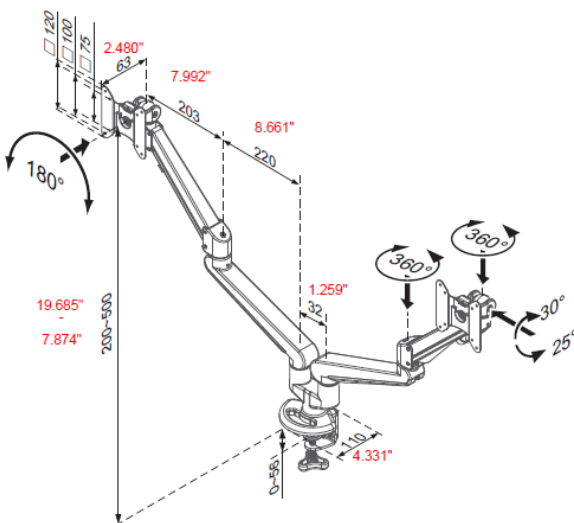

MOTUS2

MOTUS

Smooth fluid movement
to adjust to the perfect height.

FEATURES

Arm height adjustment range: 7" - 19.5" (12.5" total)

Monitor(s) extension: 22.5"

Monitor(s) retraction: 3.5"

Available in 1 arm or 2 arms

Monitor tilts +25°/-90°

Monitor rotation +90°/-90°

Weight capacity: 6.5 - 17.6 lbs per arm

180° lockout feature

Quick release

True cable management

Includes both Desk Clamp and Grommet Mount

Benching system mount(s) available.